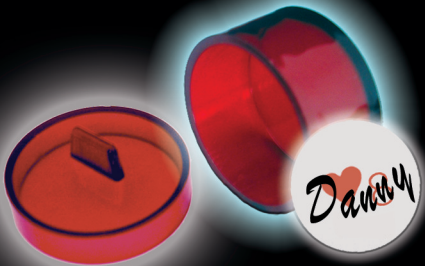

INFRARED BOX

A white disc is signed by the magician and the spectator and placed into a transparent box. Now the spectator chooses a card and the disc magically prints itself with the chosen card!

Cause Spirit Writing, ESP-Symbols, Predictions, Card Values, Geometric Shapes, and more to appear!

Box can also be used as a transparent (!) Okito Box.